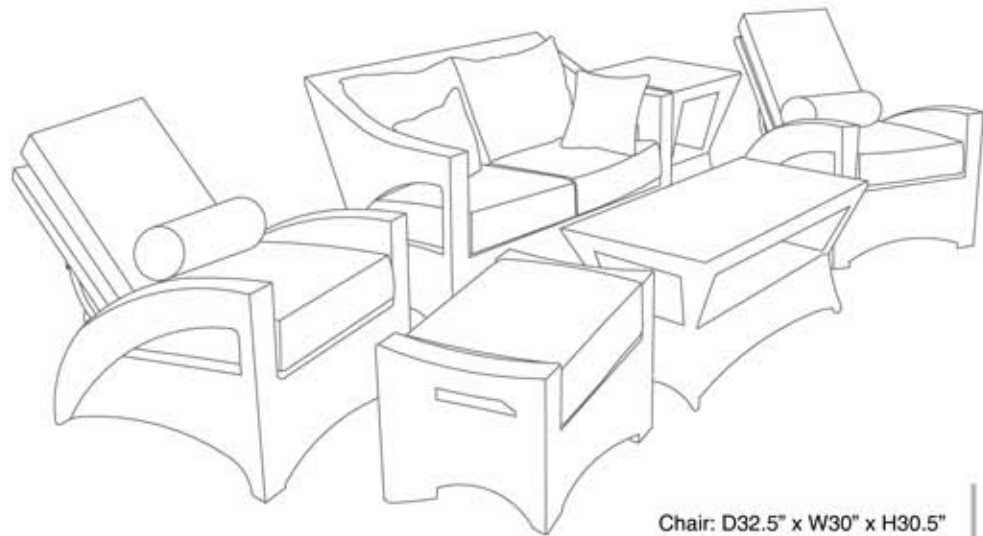

PACIFIC SEATING GROUP

The name Pacific Ocean is derived from the Latin name Mare Pacificum, which means "peaceful sea". Relax peacefully on the Pacific deep seating group. 100% hand woven UV/weather resistant resin with powder coated, welded aluminum frame.

Chair: D32.5" x W30" x H30.5"
Ottoman: D19" x W30" x H17"
Loveseat: D32.5" x W53" x H30.5"
Recliner: D36" x W30" x H20.5"
Side table: D25" x W25" x H23.5"
Coffee table: D25" x W47.5" x H17.5"

ACE EVERT, INC.

PACIFIC SEATING GROUP

FEATURE:

- Available in 6 piece or 8 piece collections.
- 6 piece collection includes: 2 chairs, 1 ottoman, 1 love seat, 1 side table and 1 coffee table.
- 8 piece collection includes: 2 chairs, 1 ottoman, 1 chaise, 1 love seat, 1 side table and 1 coffee table.
- Durable rust resistant powder coated aluminum frame.
- UV/weather resistant hand woven resin. High quality cushions covered with
- Fade and weather resistant Solarium®
- outdoor fabric by Richloom®.
- Set comes with two lumbar pillows