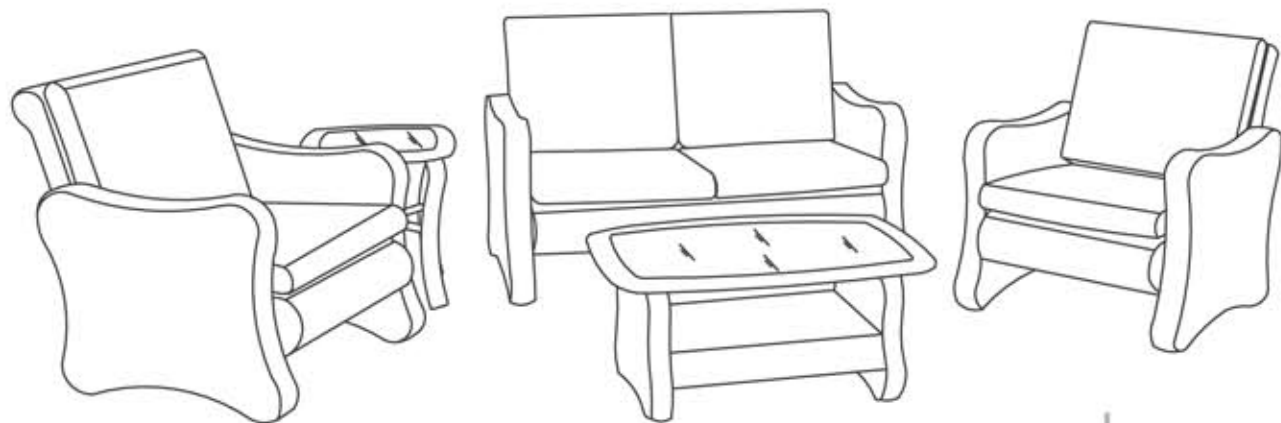

VERONA SEATING GROUP

This set is inspired by Verona and the Adige River that flows through it. With its fluid lines and curves this set captures the elegance of this ancient Italian city. Luxurious cushions upholstered in Richloom® outdoor fabric matched with all-weather resistant wicker.

Arm chair: D36" x W30.5" x H34"
Ottoman: D21" x W30.5" x H18.5"
Loveseat: D36" x W54.5" x H34"
Side table: D20" x W20" x H23.5"
Coffee table: D24" x W36" x H16"

ACE EVERT, INC.

VERONA SEATING GROUP

FEATURE:

- Includes: 2 arm chairs, 2 ottomans, 1 loveseat, 1 side table and 1 coffee table.
- 5mm tempered glass top for side table and coffee table.
- Durable rust resistant powder coated aluminum frame.
- UV/weather resistant hand woven resin.
- High quality cushions covered with Fade and weather resistant Solarium® outdoor fabric by Richloom®.
- Set comes with two 14"x14" throw pillows.